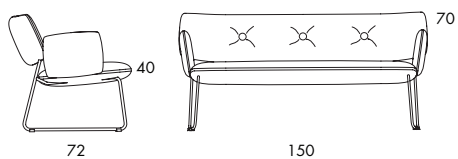

S74 19 kg | 1.0 m³/2 pcs 

S74A 22 kg | 0.9 m³/pc

SOFA. Steel frame with no-sag springs. Moulded foam padding. Upholstered in fabric or leather. Leather as per colour chart. 6a. Chrome plated (chrome III) or black-painted steel frame. Plastic foot. Dundra S74 without armrests is stackable.

Dundra is a large family that includes foot stools, chairs, barstools, easy chairs, sofas and tables.

S74 19 kg | 1.0 m³/2 pcs 

	S74
Seat height	40
Overall height	70
Seat width	138
Overall width	150
Seat depth	55
Overall depth	72
Weight, kg	19
Cbm	1/2 pcs

S74A 22 kg | 0.9 m³/pc

	S74A
Seat height	40
Overall height	70
Seat width	138
Overall width	150
Seat depth	55
Overall depth	72
Weight, kg	22
Cbm	0.9