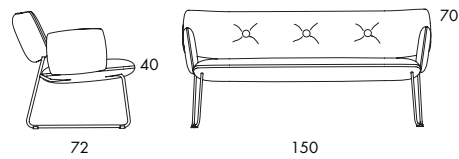

S74 19 kg | 1.0 m³/2 pcs 

S74A 22 kg | 0.9 m³/pc

SOFA. Steel frame with no-sag springs. Moulded foam padding. Upholstered in fabric or leather. Leather as per colour chart. 6a. Chrome plated (chrome III) or black-painted steel frame. Plastic foot. Dundra S74 without armrests is stackable.

Dundra is a large family that includes foot stools, chairs, barstools, easy chairs, sofas and tables.

S74 19 kg | 1.0 m³/2 pcs 

	S74
Seat height	40
Overall height	70
Seat width	138
Overall width	150
Seat depth	55
Overall depth	72
Weight, kg	19
Cbm	1/2 pcs

S74A 22 kg | 0.9 m³/pc

	S74A
Seat height	40
Overall height	70
Seat width	138
Overall width	150
Seat depth	55
Overall depth	72
Weight, kg	22
Cbm	0.9