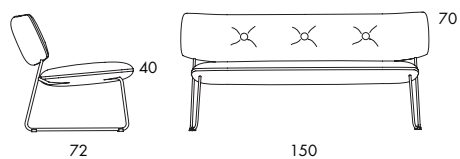

S74 19 kg | 1.0 m³/2 pcs 

S74A 22 kg | 0.9 m³/pc

SOFA. Steel frame with no-sag springs. Moulded foam padding. Upholstered in fabric or leather. Leather as per colour chart. 6a. Chrome plated (chrome III) or black-painted steel frame. Plastic foot. Dundra S74 without armrests is stackable.

Dundra is a large family that includes foot stools, chairs, barstools, easy chairs, sofas and tables.

S74 19 kg | 1.0 m³/2 pcs 

	S74
Seat height	40
Overall height	70
Seat width	138
Overall width	150
Seat depth	55
Overall depth	72
Weight, kg	19
Cbm	1/2 pcs

S74A 22 kg | 0.9 m³/pc

	S74A
Seat height	40
Overall height	70
Seat width	138
Overall width	150
Seat depth	55
Overall depth	72
Weight, kg	22
Cbm	0.9